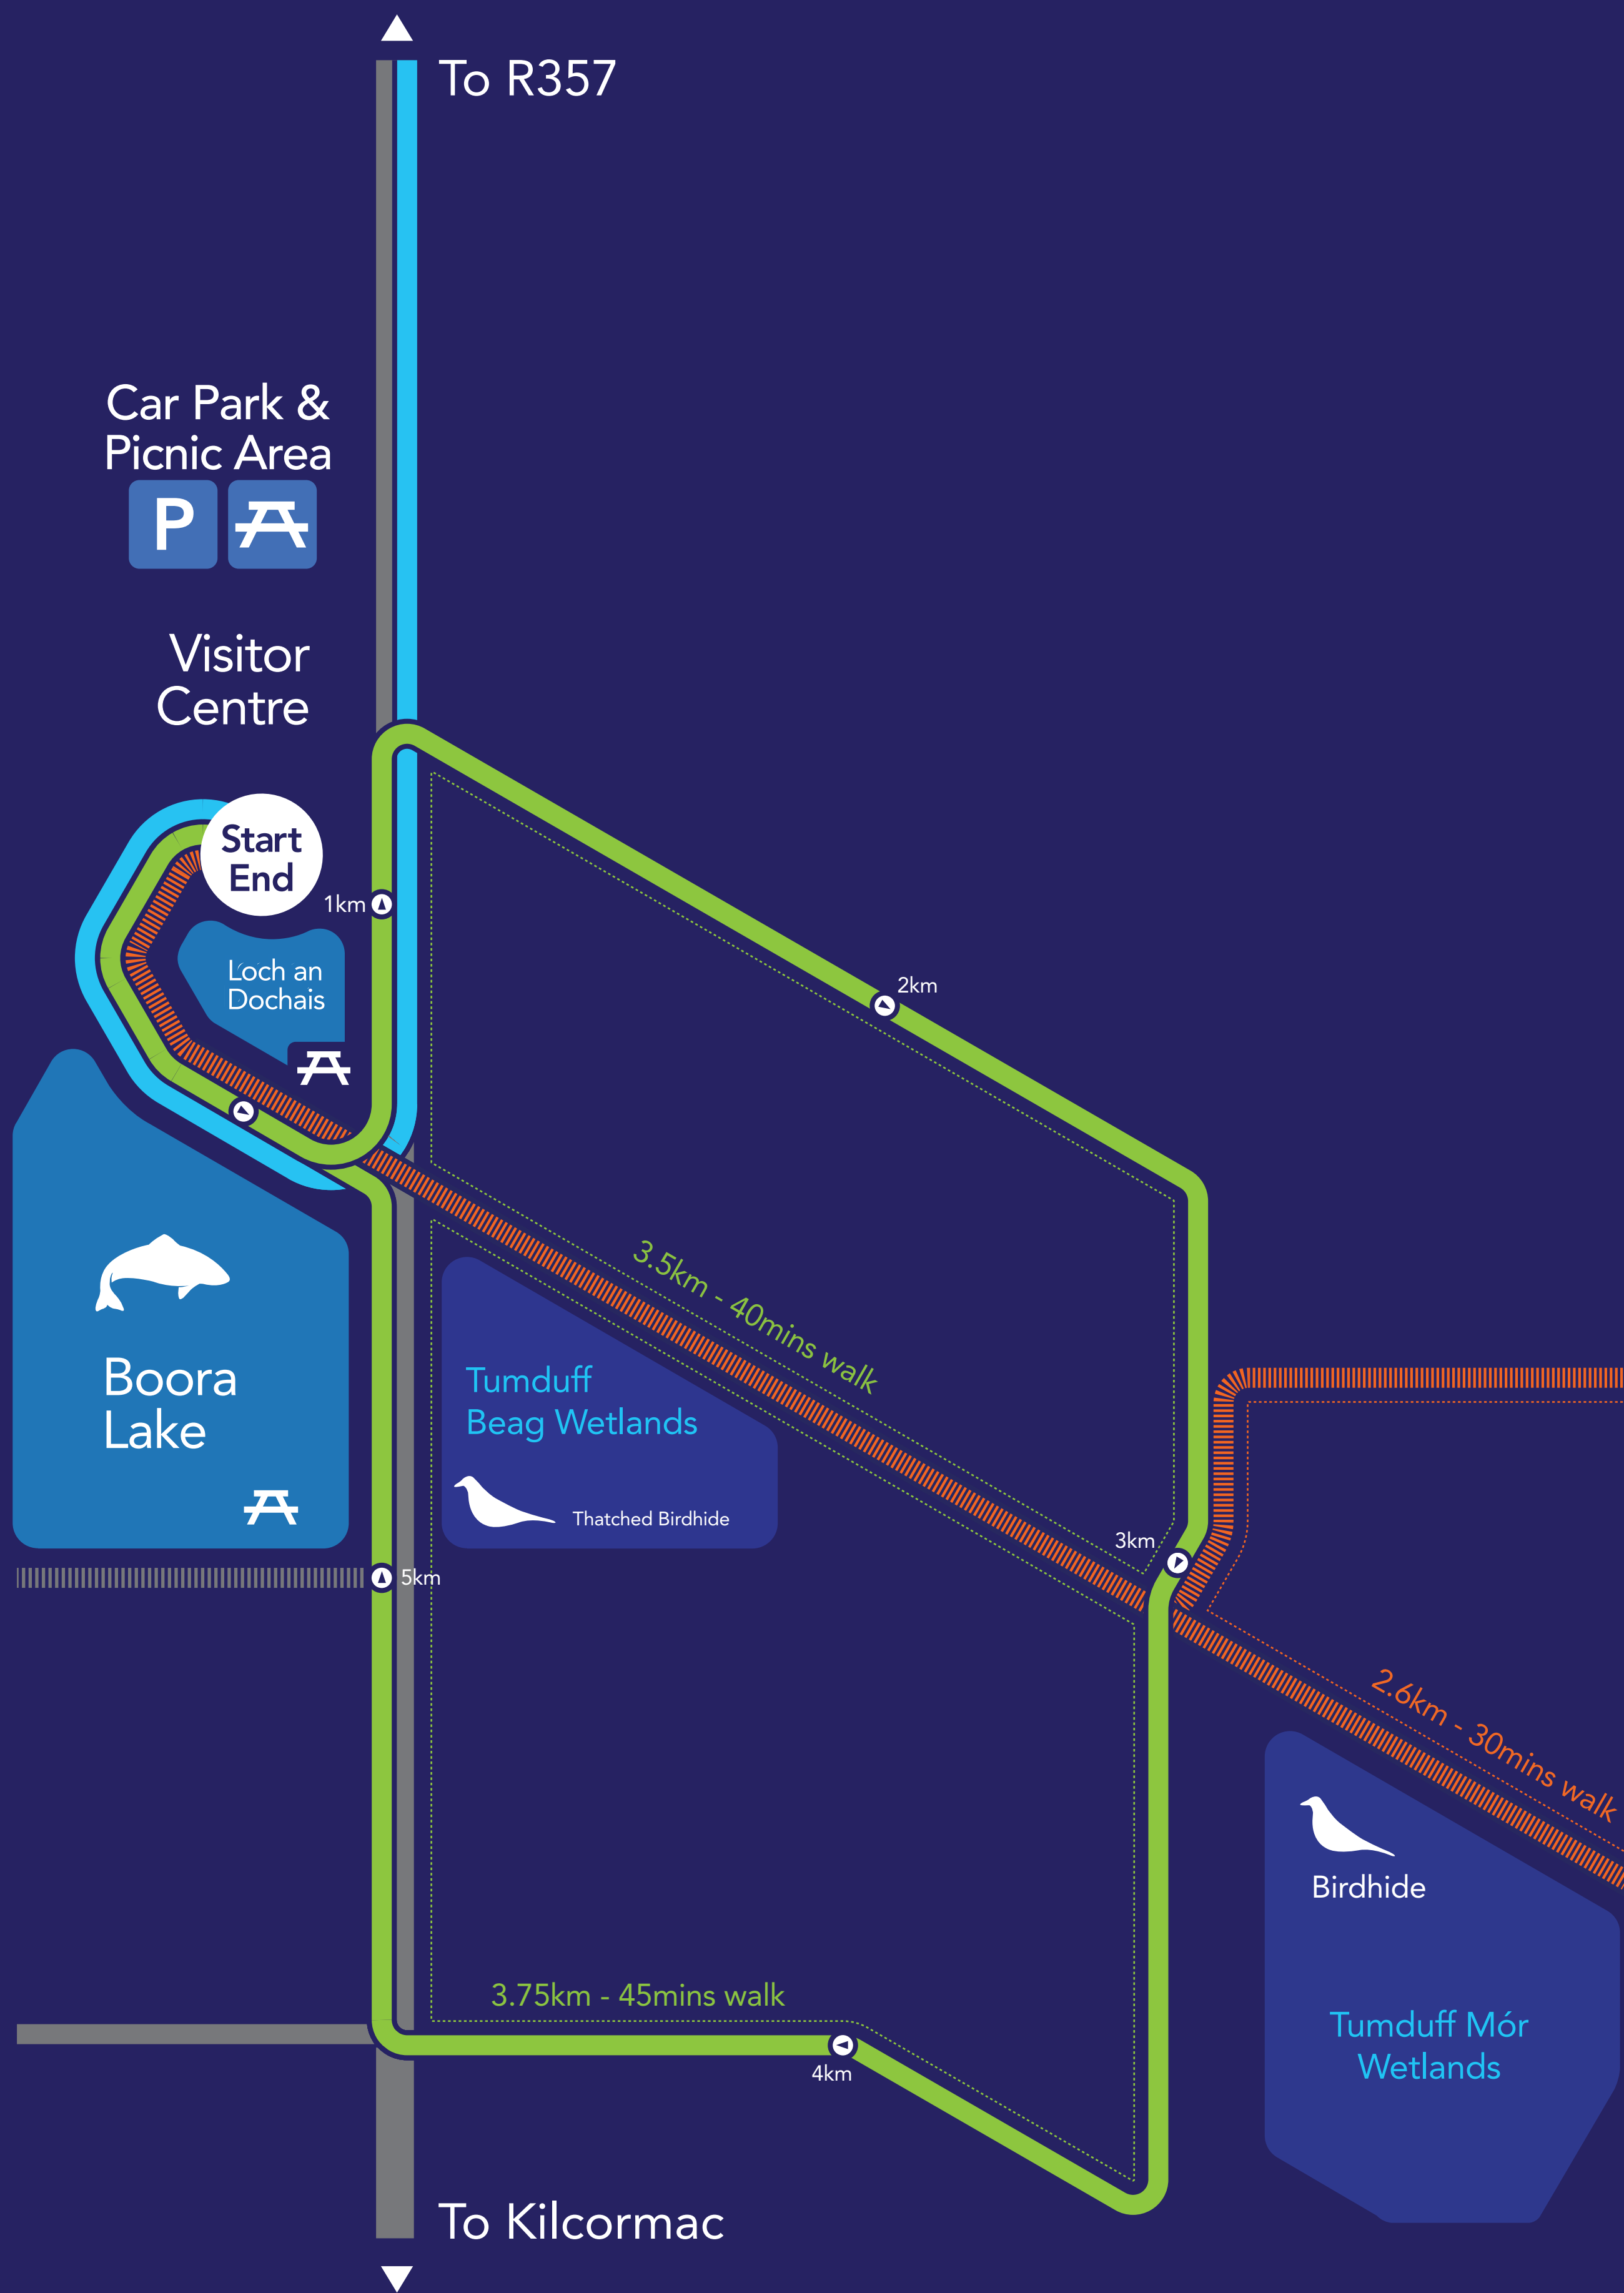

Lough Boora
Discovery Park

Farmland Walk & Cycle Route: 6km

Farmland Route

Finnamore Lakes Walking Route

Turraun Cycle Route

Walking routes only

Trafficked Roads

Direction and distance travelled

BORD NA MÓNA