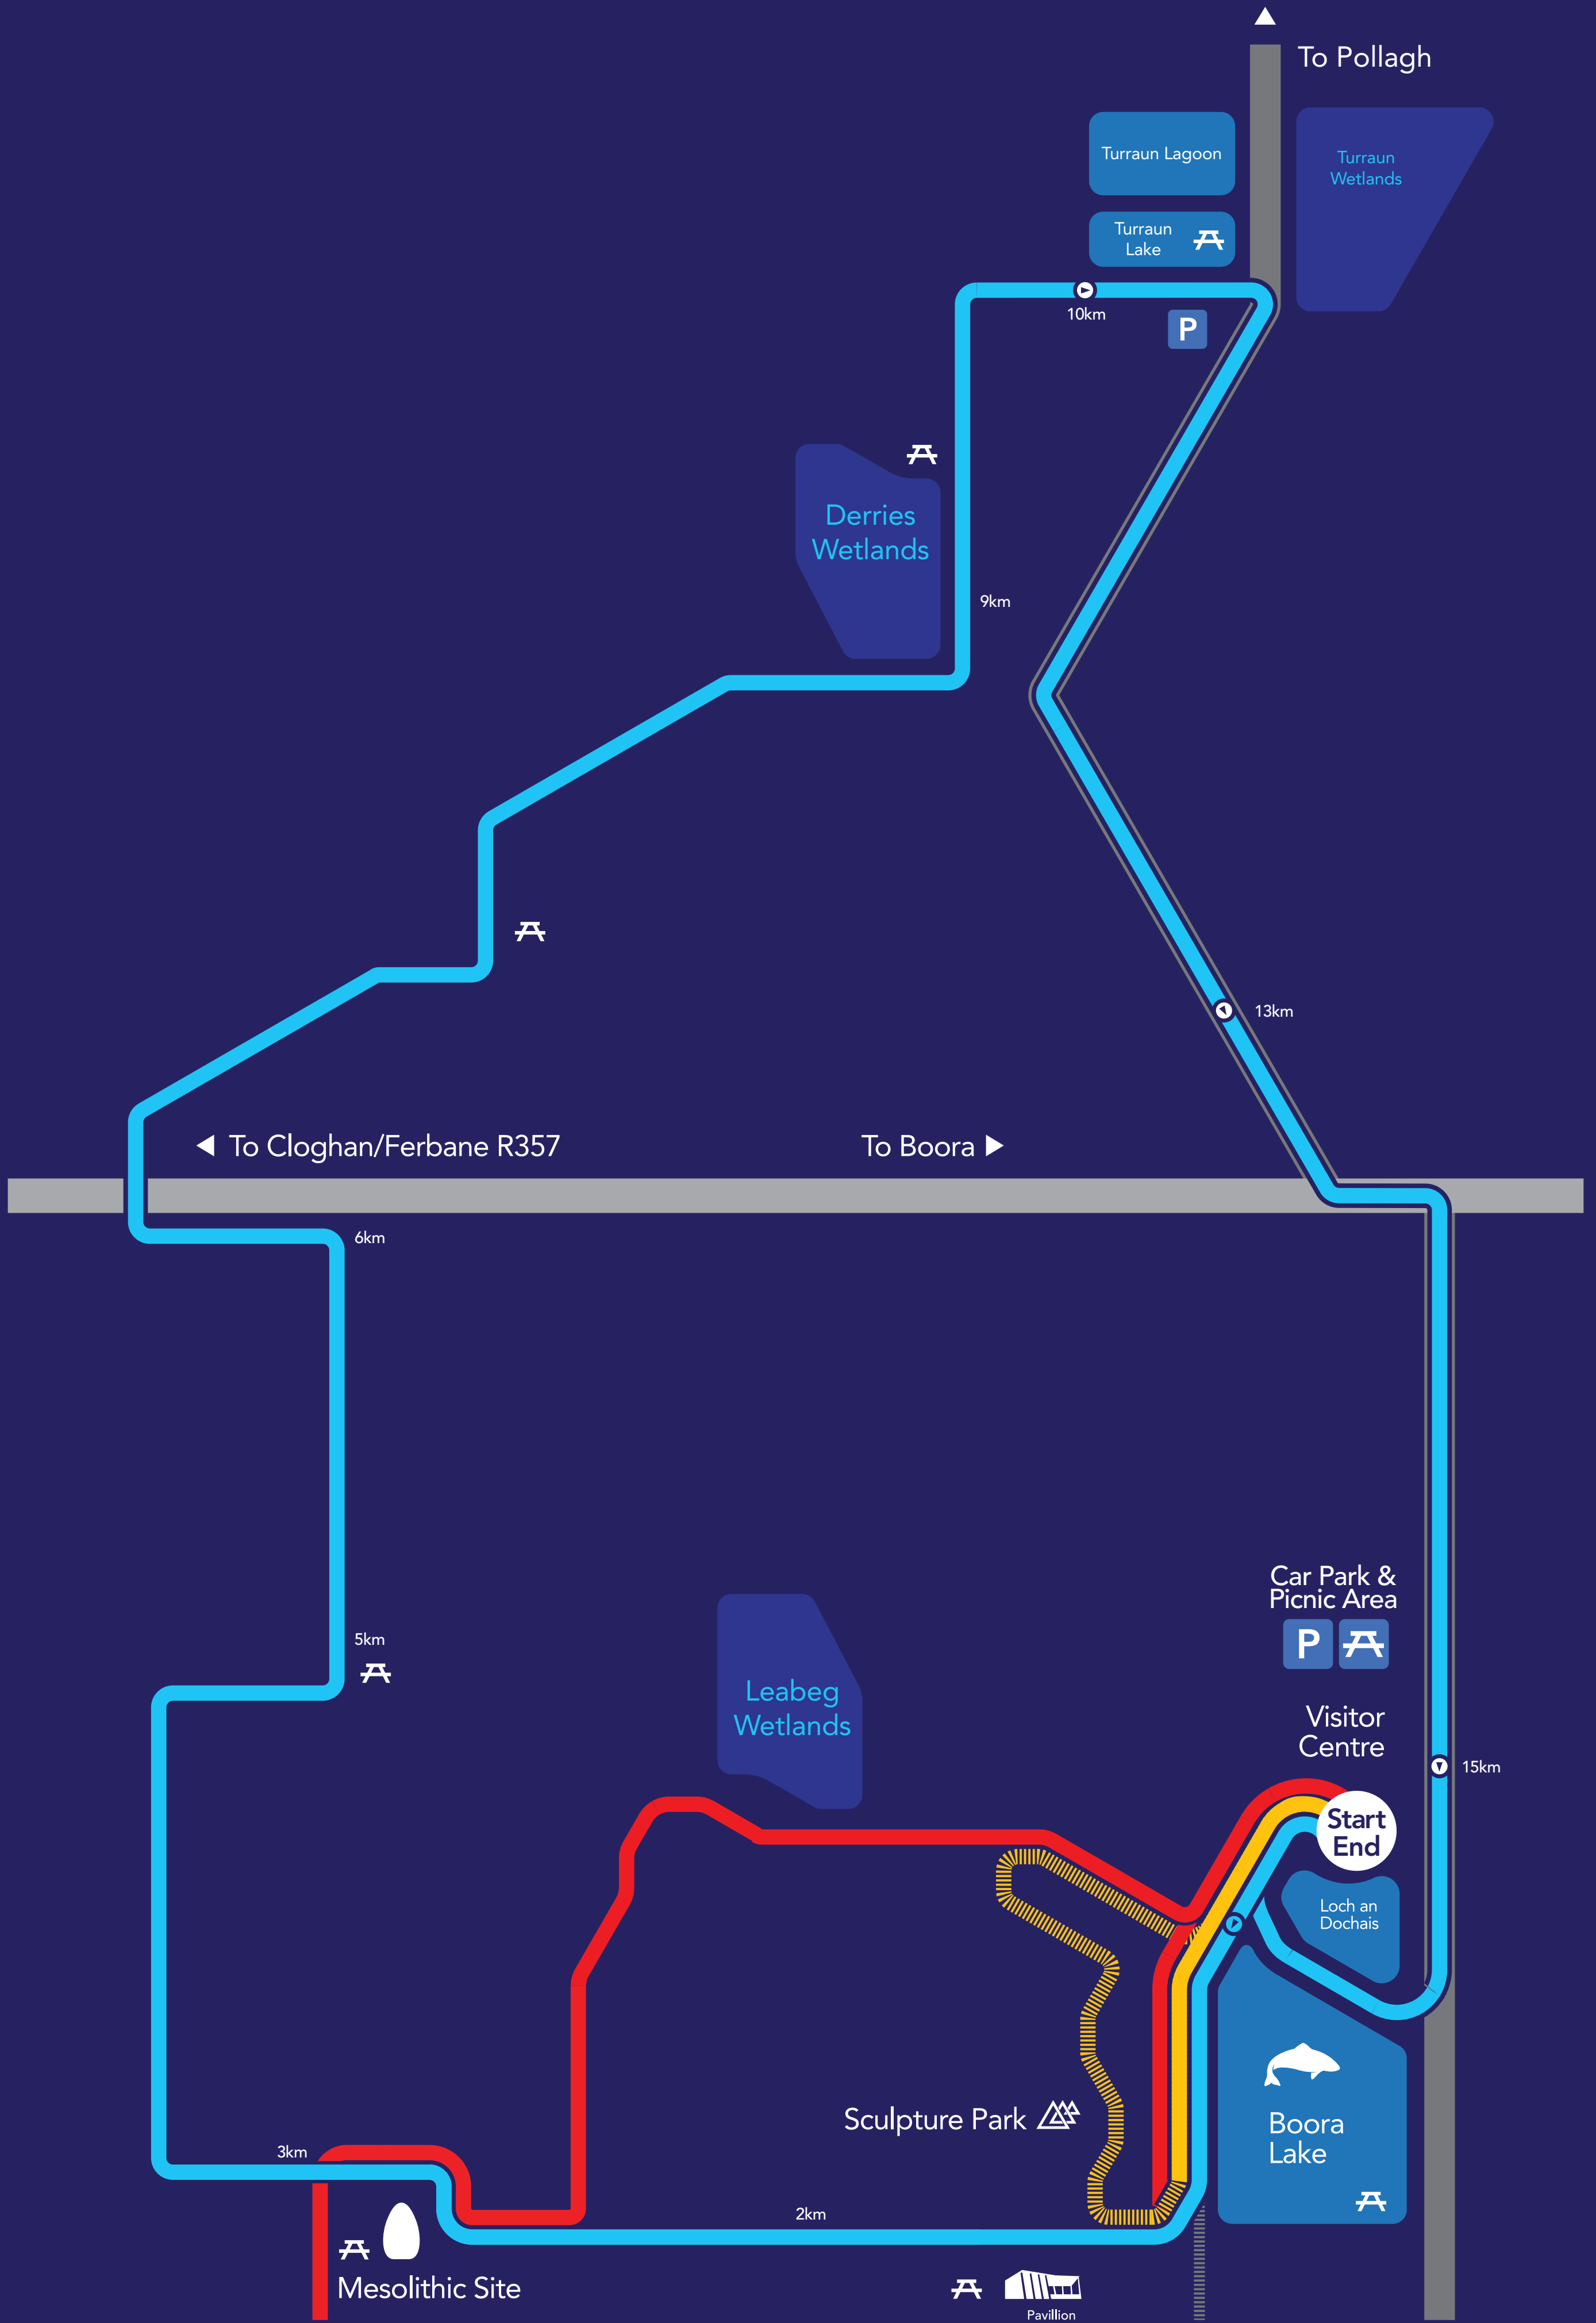

Lough Boora
Discovery Park

Turraun Walk & Cycle Route: 15.8km

- Turraun Cycle Route
- Mesolithic Route
- Sculpture Route

- Walking routes only
- Trafficked Roads
- Direction and distance travelled

BORD NA MÓNA